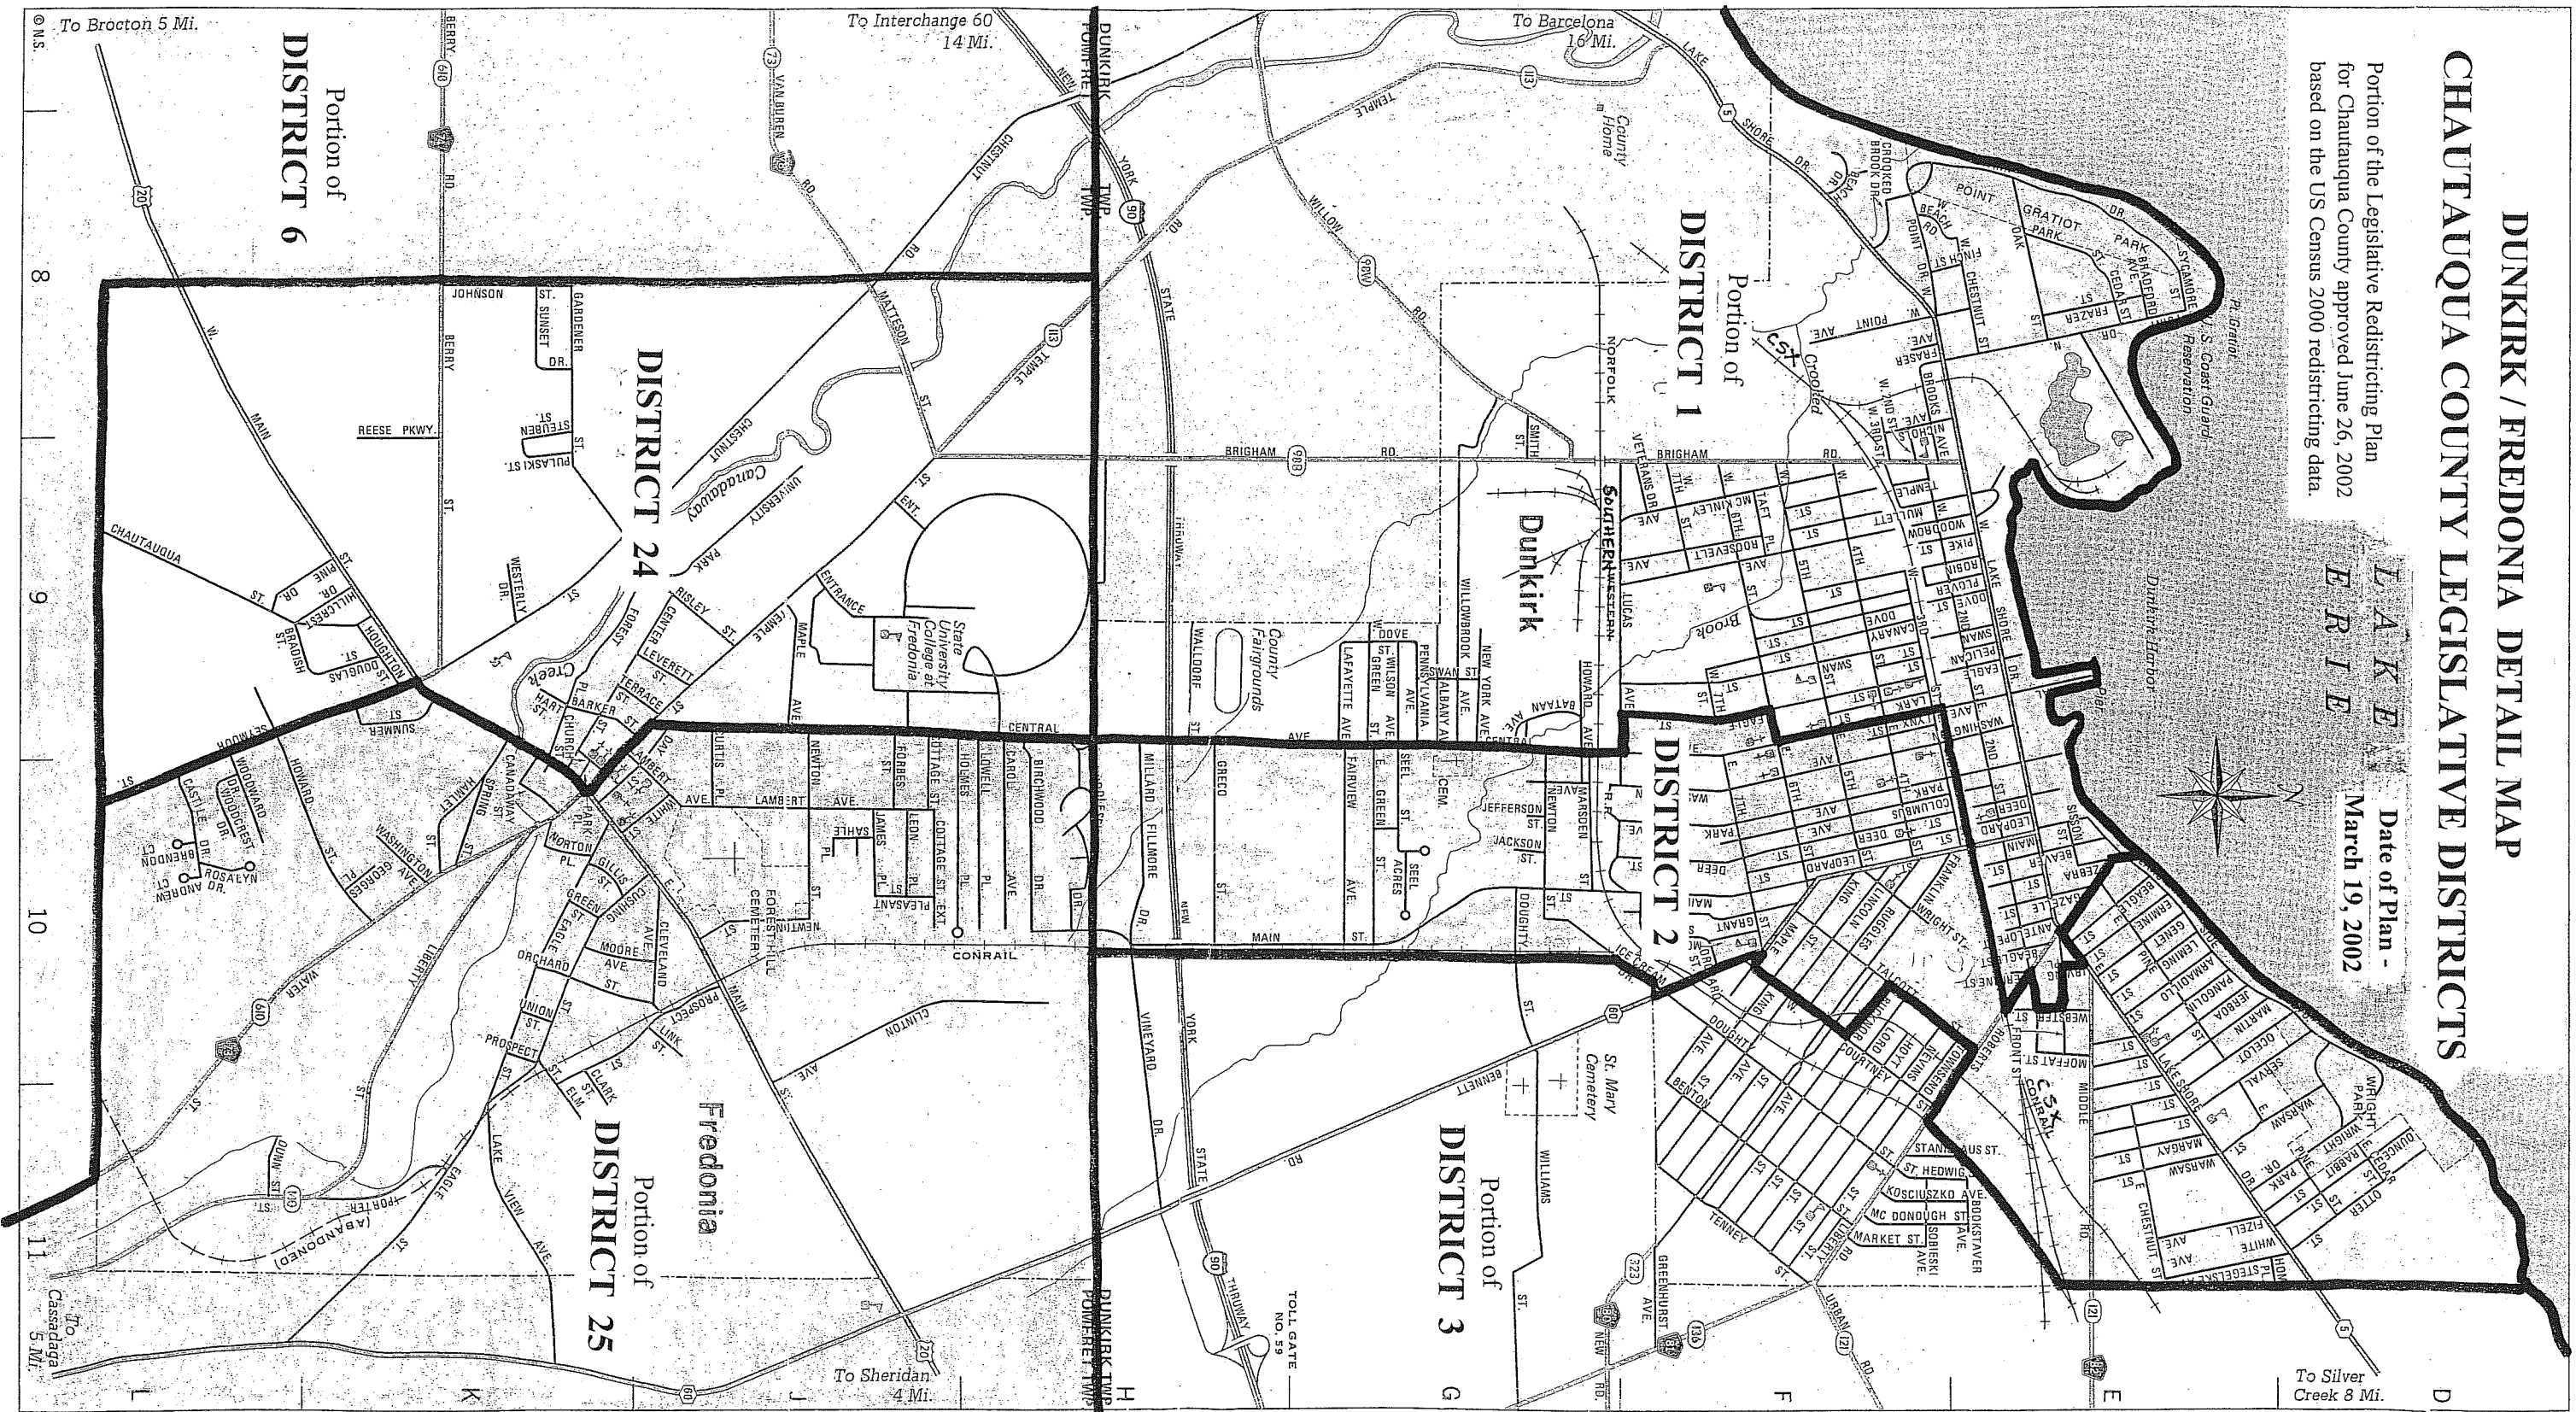

# DUNKIRK / FREDONIA DETAIL MAP

## CHAUTAQUA COUNTY LEGISLATIVE DISTRICTS

Portion of the Legislative Redistricting Plan  
for Chautauqua County approved June 26, 2002  
based on the US Census 2000 redistricting data.

L A K E  
E R I E  
Date of Plan -  
March 19, 2002

To Silver  
Creek 8 Mi.

*file  
copies*